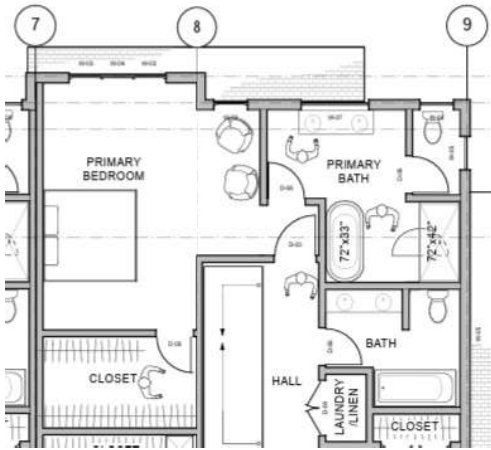

24" X 48" PORCELAIN WALL & FLOORS