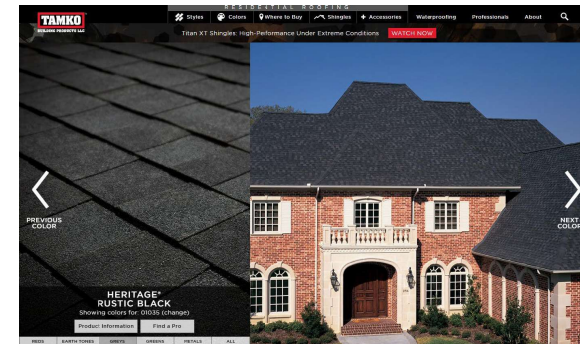

BUILDING 2
(2 UNITS)

Expert Pick
SW 6235
Foggy Day
FULL DETAILS ^
LRV: 20 ⓘ
RGB: 114 / 124 / 127
Hex Value: #727C7F
Location Number: 222-C5

BUILDING 3
(2 UNITS)

Recessed Ranch

GARAGE DOORS

04/29/2025

111 Hawley Street Northampton, MA