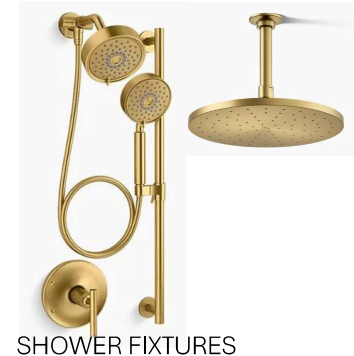

SHOWER FIXTURES