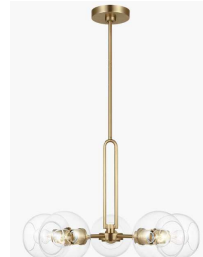

PENDANT OVER TUB