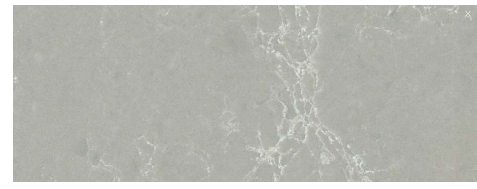

PERIMETER COUNTER