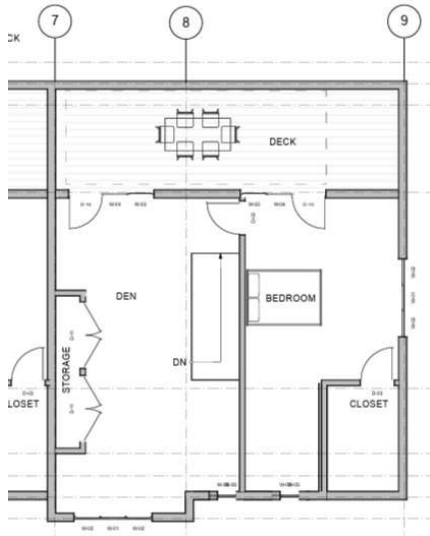

SW 7637 Oyster White GENERAL PAINT	Expert Pick SW 7005 Pure White TRIM PAINT