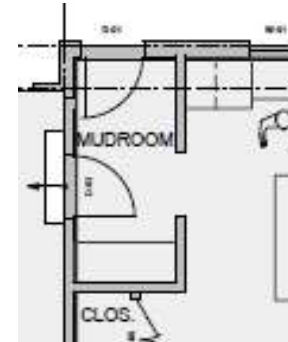

MUDROOM, ENTRY HALLWAY LIGHTS